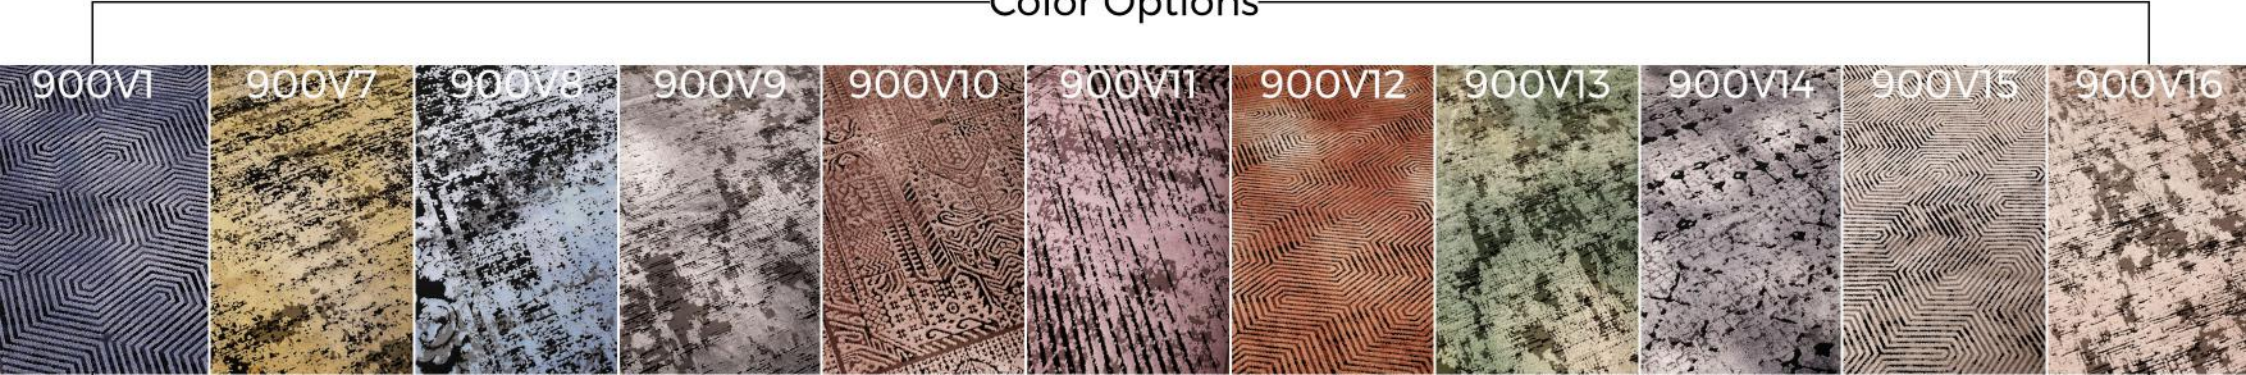

5656

Color Options

5647

Color Options

Elite Series
Sizes & Details

SIZES

cm	m ²
80x150	1,2
80x300	2,4
100x200	2
100x300	3
120x180	2,16
160x230	3,68
200x290	5,8
240x340	8,16

*All rugs are non-toxic and do not contain
any chemical substances harming your health.
Safe for your your body and the environment.*