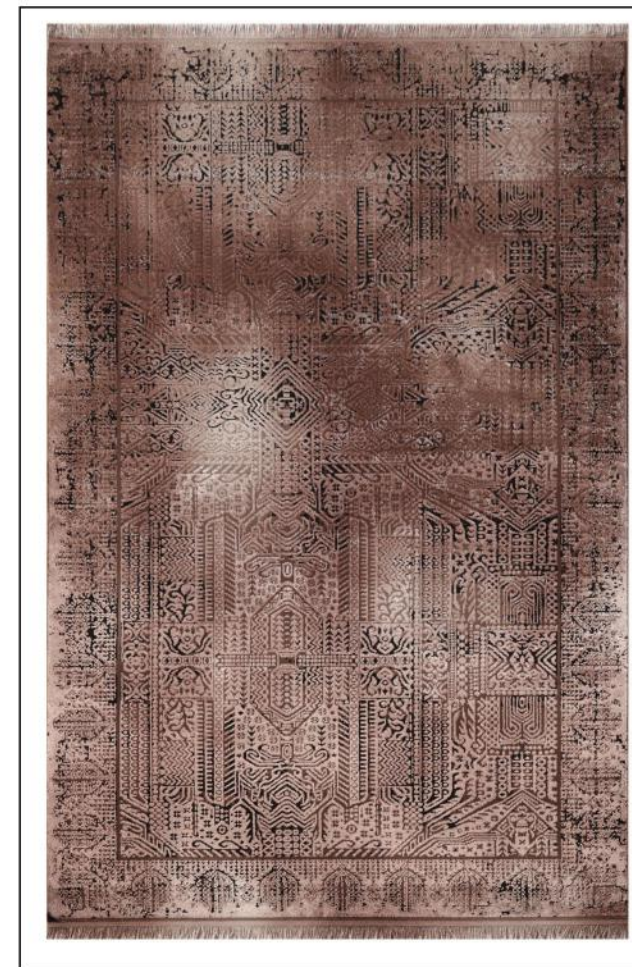

ELITE
collection

ELITE
Series

5801

Color Options

5648

Color Options

5649

Color Options

5650

Color Options

5652

Color Options

5653

Color Options

5654

Color Options

5656

Color Options

5647

Color Options

Elite Series
Sizes & Details

SIZES

cm	m ²
80x150	1,2
80x300	2,4
100x200	2
100x300	3
120x180	2,16
160x230	3,68
200x290	5,8
240x340	8,16

*All rugs are non-toxic and do not contain
any chemical substances harming your health.
Safe for your your body and the environment.*