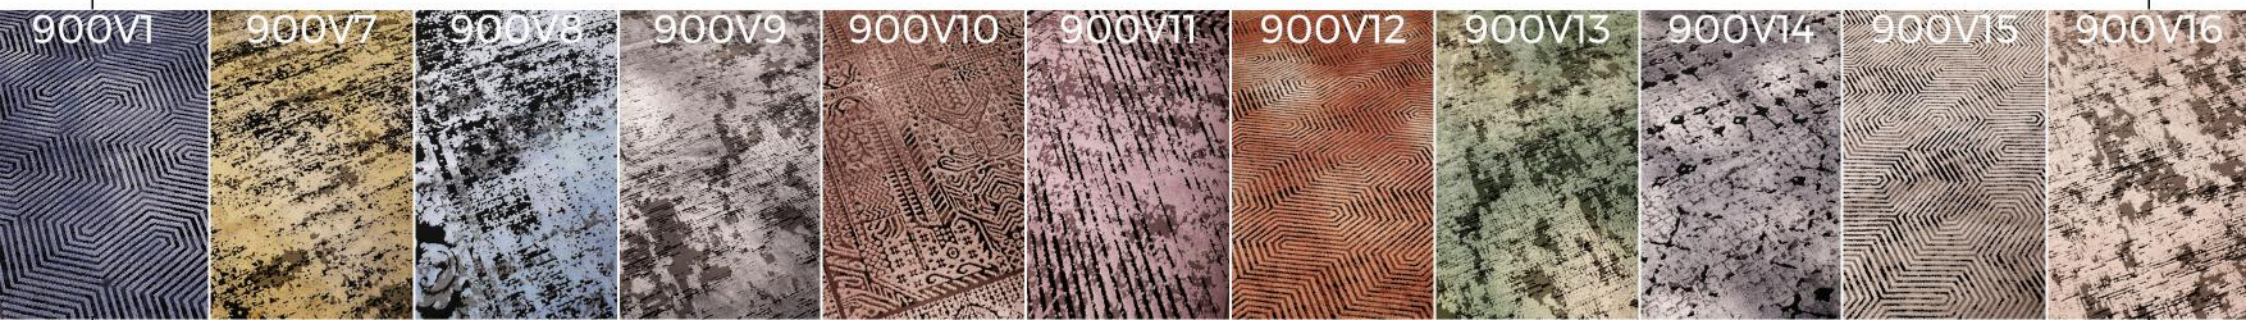

ELITE
collection

ELITE
Series

5801

Color Options

5648

Color Options

5649

Color Options

5650

Color Options

5652

Color Options

5653

Color Options

5654

Color Options

5656

Color Options

5647

Color Options

Elite Series
Sizes & Details

SIZES

cm	m ²
80x150	1,2
80x300	2,4
100x200	2
100x300	3
120x180	2,16
160x230	3,68
200x290	5,8
240x340	8,16

*All rugs are non-toxic and do not contain
any chemical substances harming your health.
Safe for your your body and the environment.*