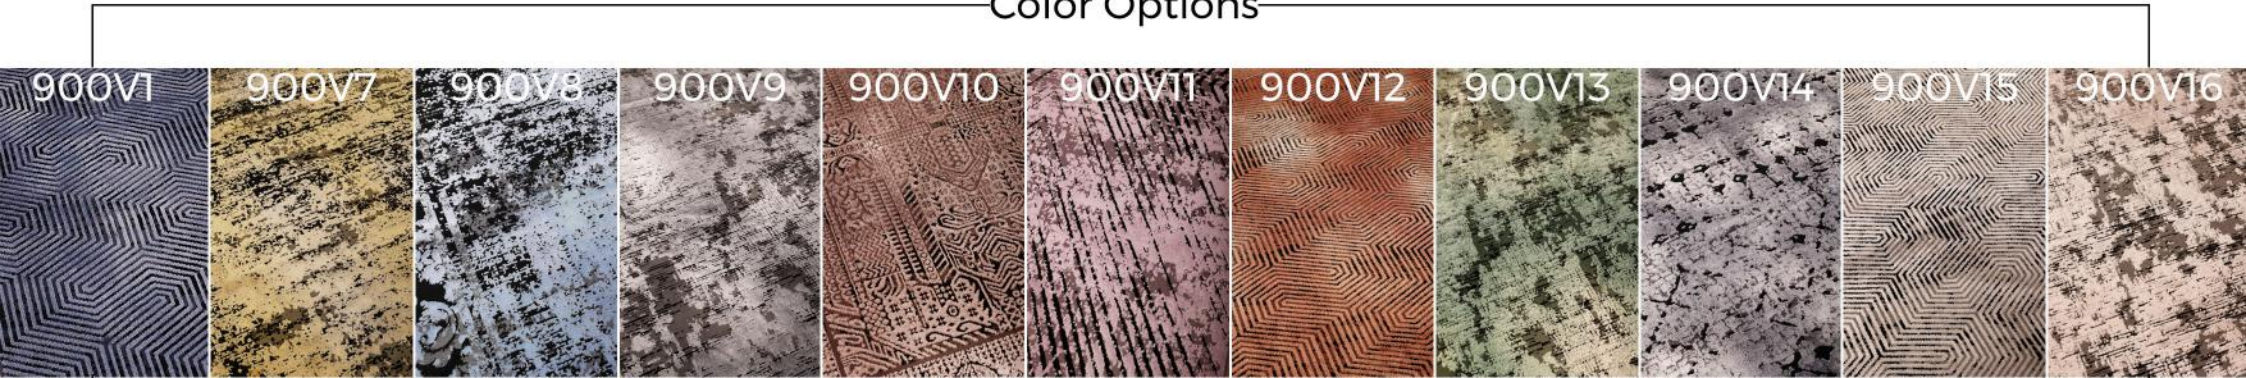

ELITE
collection

ELITE
Series

5801

Color Options

5648

Color Options

5649

Color Options

5650

Color Options

5652

Color Options

5653

Color Options

5654

Color Options

5656

Color Options

5647

Color Options

Elite Series
Sizes & Details

SIZES

cm	m ²
80x150	1,2
80x300	2,4
100x200	2
100x300	3
120x180	2,16
160x230	3,68
200x290	5,8
240x340	8,16

*All rugs are non-toxic and do not contain
any chemical substances harming your health.
Safe for your your body and the environment.*