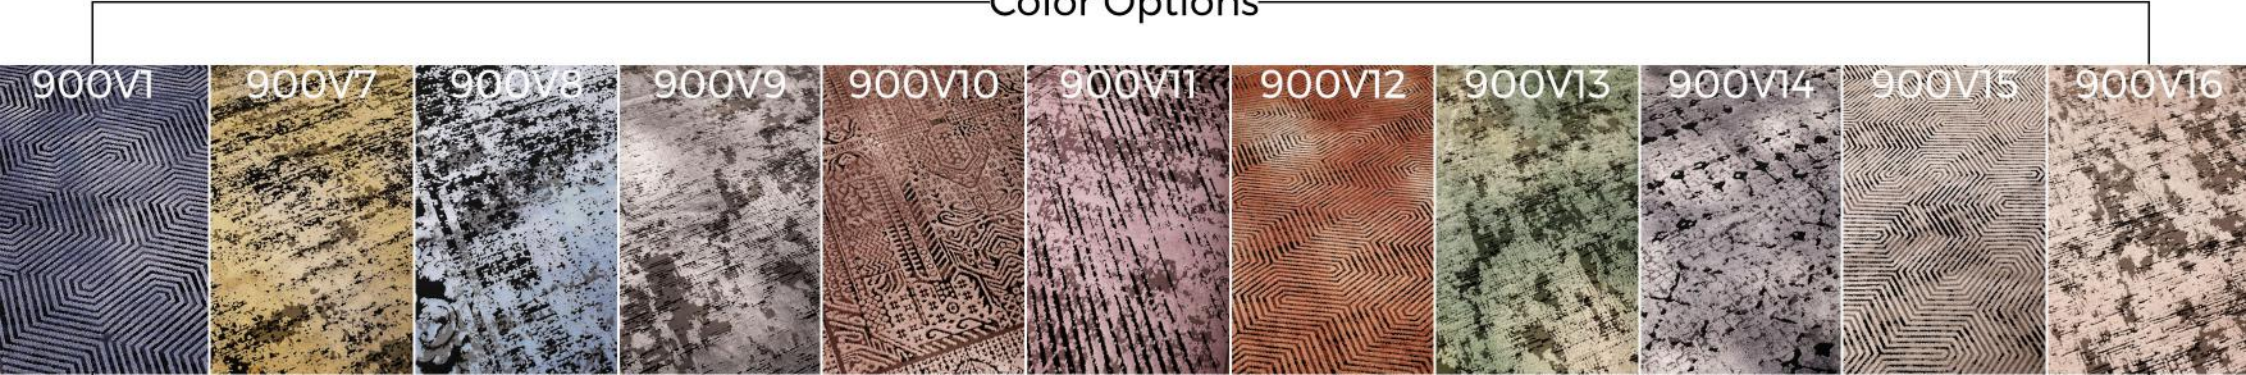

ELITE
collection

ELITE
Series

5801

Color Options

5648

Color Options

5649

Color Options

5650

Color Options

5652

Color Options

5653

Color Options

5654

Color Options

5656

Color Options

5647

Color Options

Elite Series
Sizes & Details

SIZES

cm	m ²
80x150	1,2
80x300	2,4
100x200	2
100x300	3
120x180	2,16
160x230	3,68
200x290	5,8
240x340	8,16

*All rugs are non-toxic and do not contain
any chemical substances harming your health.
Safe for your your body and the environment.*