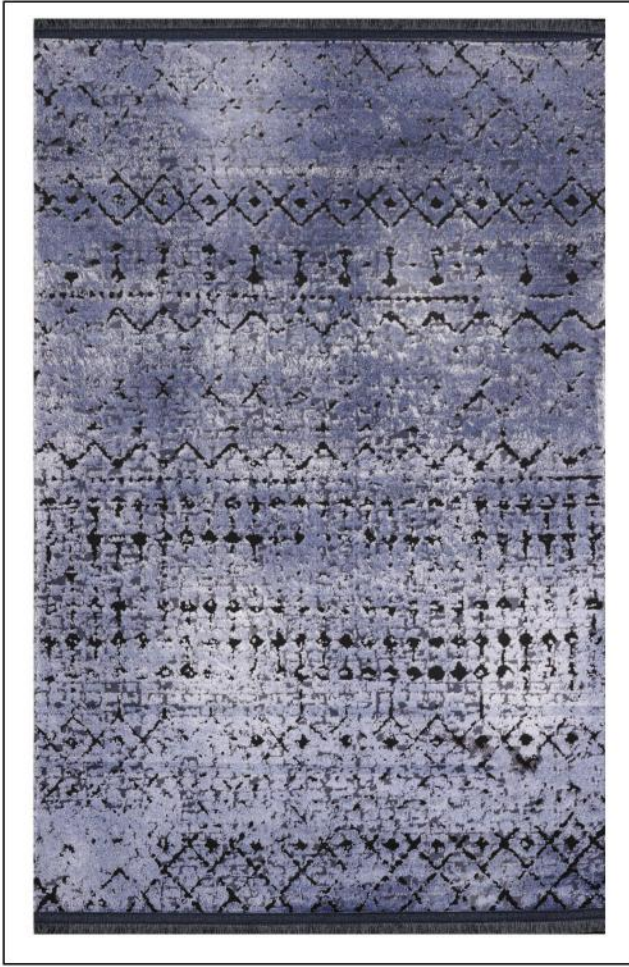

ELITE
collection

ELITE
Series

5801

Color Options

5648

Color Options

5649

Color Options

5650

Color Options

5652

Color Options

5653

Color Options

5654

Color Options

5656

Color Options

5647

Color Options

Elite Series
Sizes & Details

SIZES

cm	m ²
80x150	1,2
80x300	2,4
100x200	2
100x300	3
120x180	2,16
160x230	3,68
200x290	5,8
240x340	8,16

*All rugs are non-toxic and do not contain
any chemical substances harming your health.
Safe for your your body and the environment.*