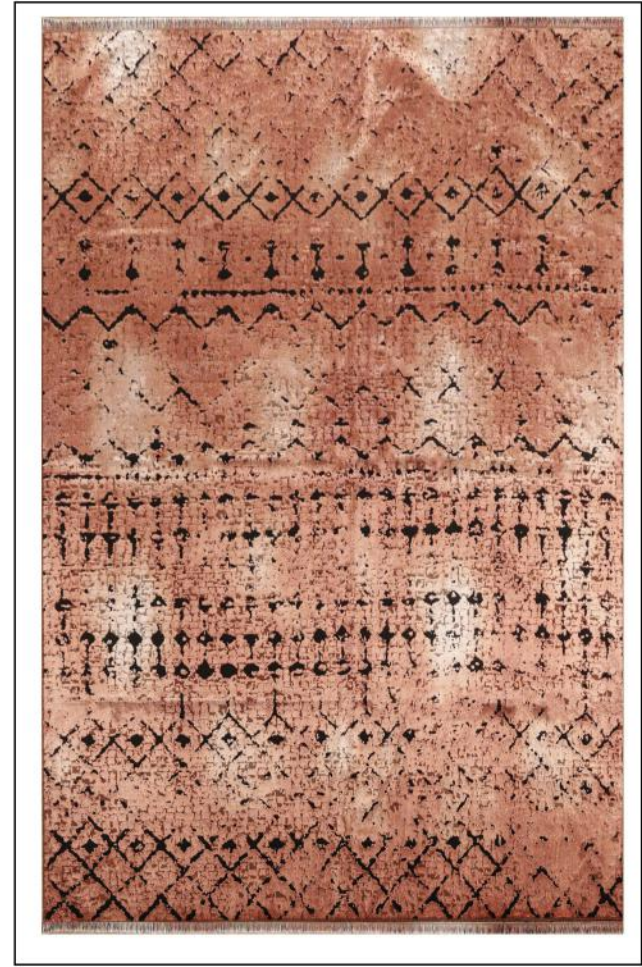

ELITE
collection

ELITE
Series

5801

Color Options

5648

Color Options

5649

Color Options

5650

Color Options

5652

Color Options

5653

Color Options

5654

Color Options

5656

Color Options

5647

Color Options

Elite Series
Sizes & Details

SIZES

cm	m ²
80x150	1,2
80x300	2,4
100x200	2
100x300	3
120x180	2,16
160x230	3,68
200x290	5,8
240x340	8,16

*All rugs are non-toxic and do not contain
any chemical substances harming your health.
Safe for your your body and the environment.*