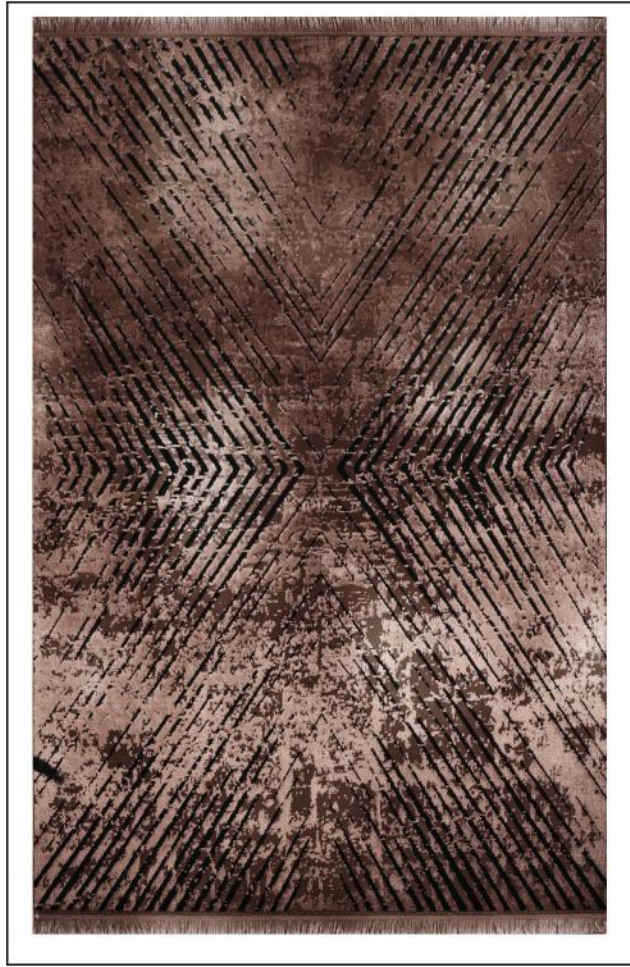

5650

Color Options

5652

Color Options

5653

Color Options

5654

Color Options

5656

Color Options

5647

Color Options

Elite Series
Sizes & Details

SIZES

cm	m ²
80x150	1,2
80x300	2,4
100x200	2
100x300	3
120x180	2,16
160x230	3,68
200x290	5,8
240x340	8,16

*All rugs are non-toxic and do not contain
any chemical substances harming your health.
Safe for your your body and the environment.*