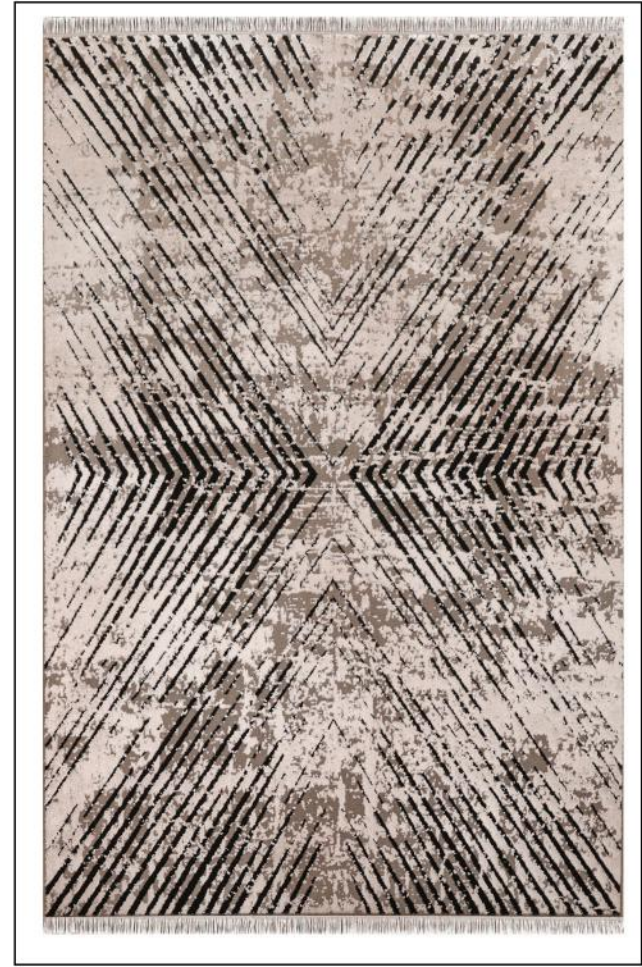

5650

Color Options

5652

Color Options

5653

Color Options

5654

Color Options

5656

Color Options

5647

Color Options

Elite Series
Sizes & Details

SIZES

cm	m ²
80x150	1,2
80x300	2,4
100x200	2
100x300	3
120x180	2,16
160x230	3,68
200x290	5,8
240x340	8,16

*All rugs are non-toxic and do not contain
any chemical substances harming your health.
Safe for your your body and the environment.*